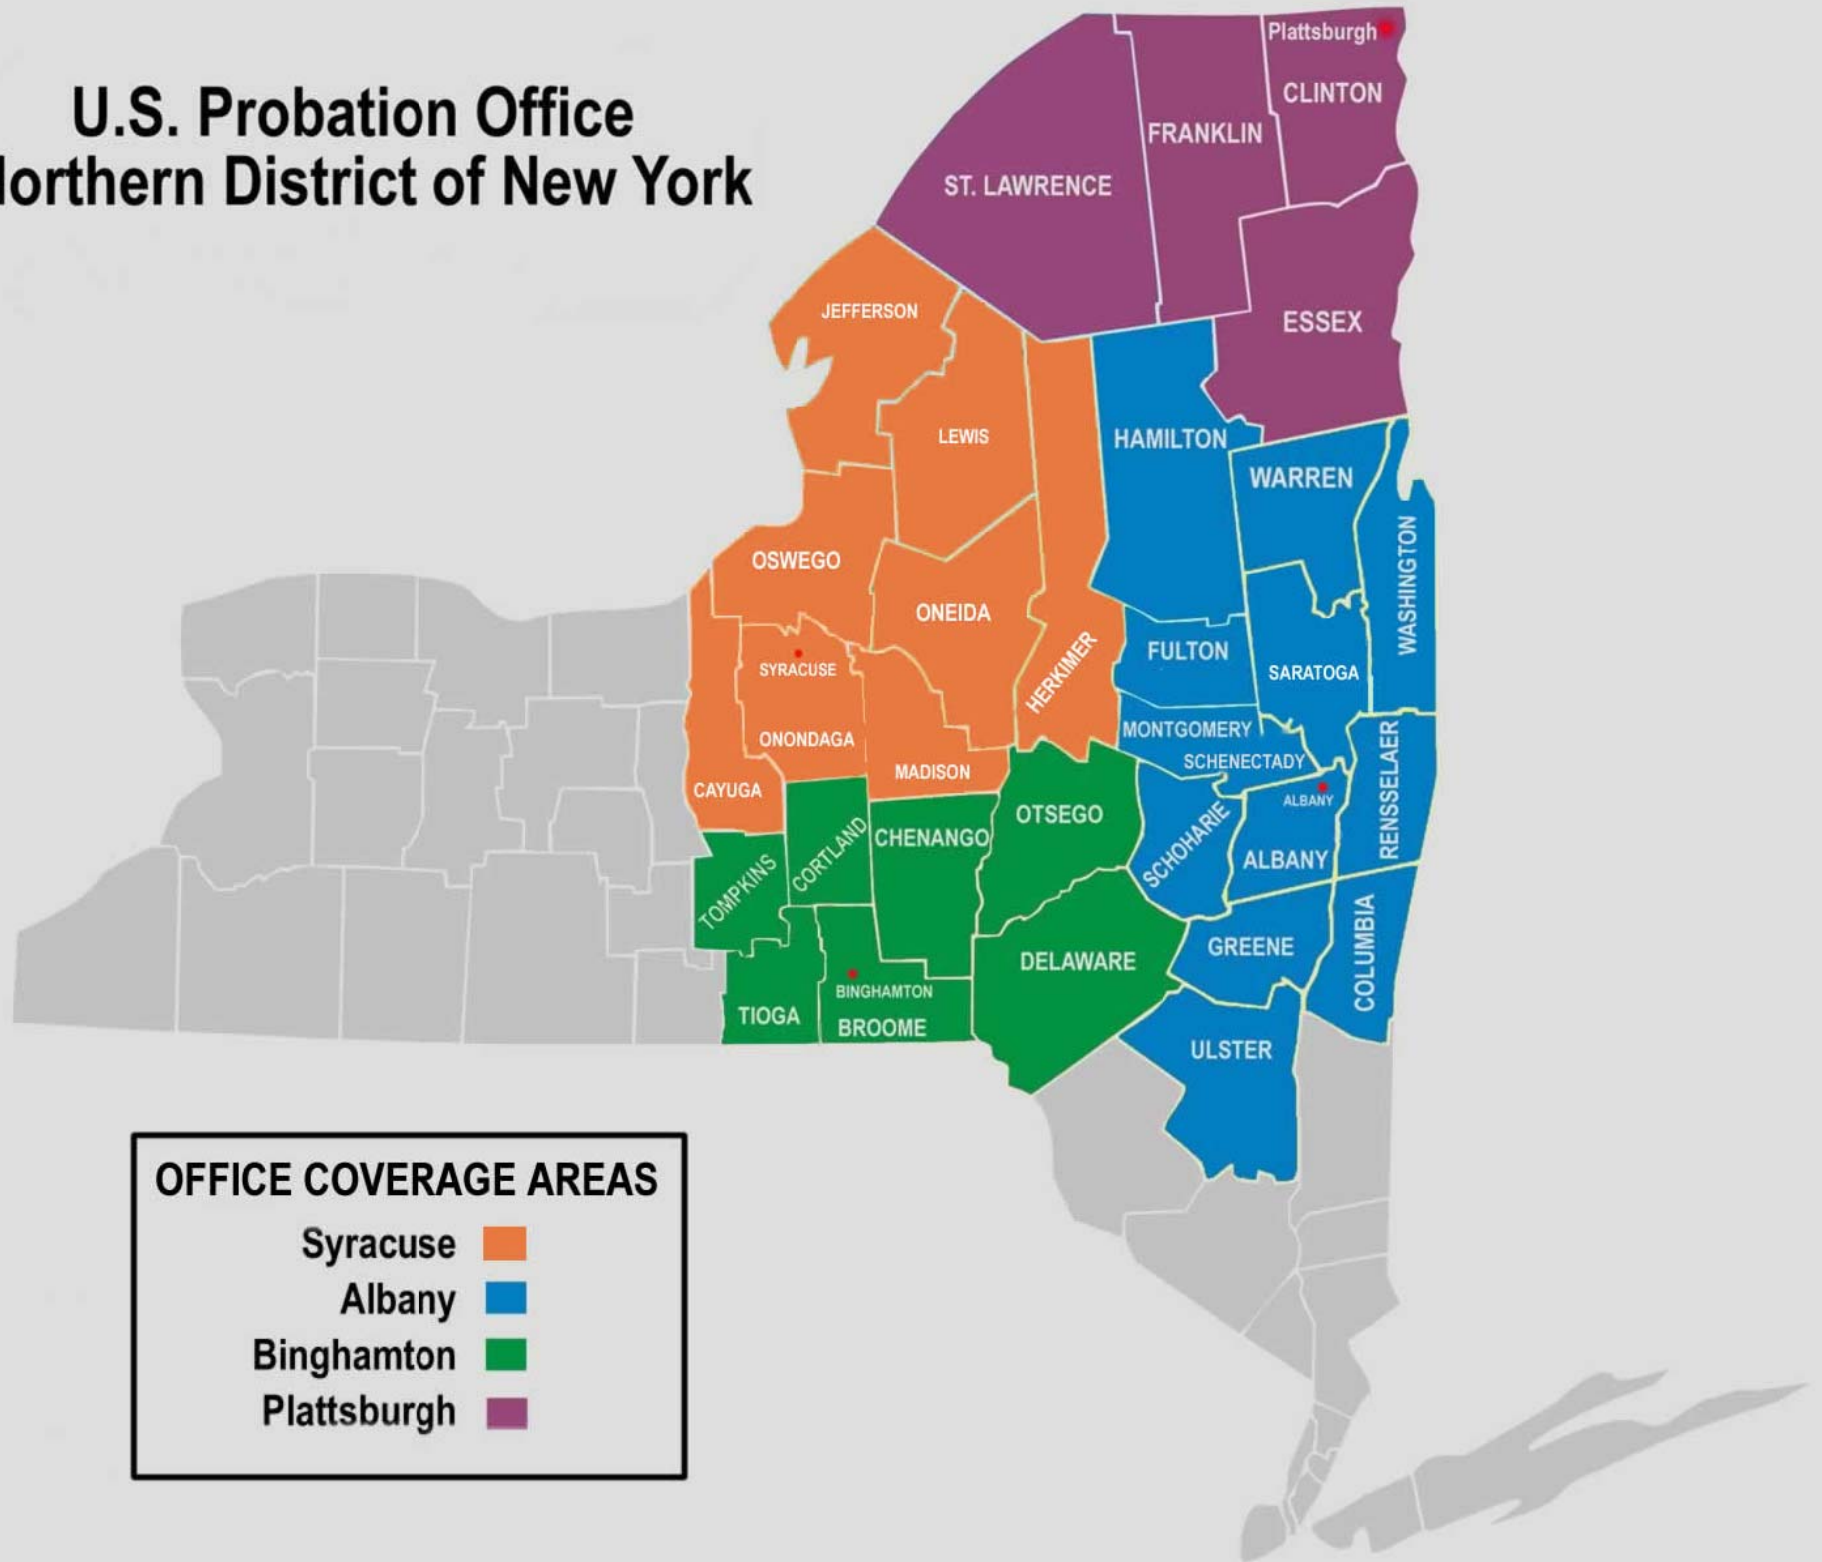

# U.S. Probation Office Northern District of New York

**OFFICE COVERAGE AREAS**

- Syracuse ■
- Albany ■
- Binghamton ■
- Plattsburgh ■